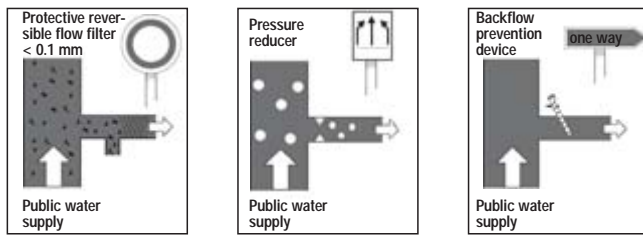

For domestic and industrial use

PROmi

House Water Device

The JUDO PROMI house water device combines the advantages of backflush protective-filters, pressure reducers and backflow preventers. Effectively prevents damage to the pipe system caused by foreign particles and excessive pressure.

The advantages

- ◆ No cartridges to replace
- ◆ Prophylactic protection against germs through silver-plated screen
- ◆ Water supply even while the filter is being cleaned
- ◆ Water savings through pressure reduction
- ◆ Degree of soiling is clearly visible
- ◆ Patented – made in Germany

The problem

Sand, rust and dirt particles damage and block sanitary installations such as water pipes, fittings, boilers, showers, etc. This leads to corrosion, pipe bursts and expensive repairs.

The solution: PROMI from JUDO.