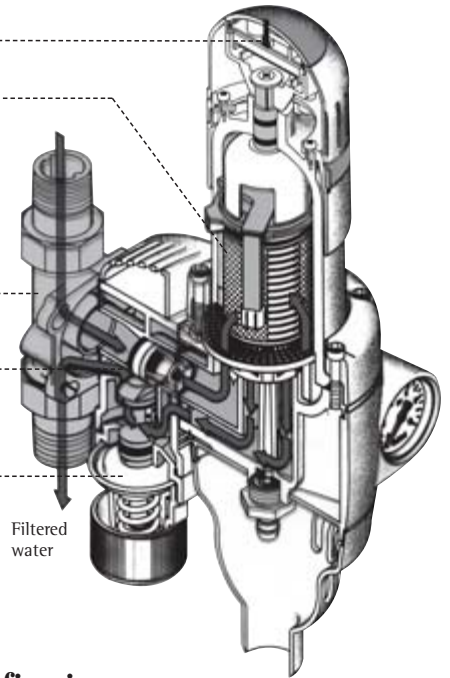

We stock JUDO equipment:

Memory function key

Silver-plated stainless steel strainer for prophylactic germ protection

Fitted rotary flange with bayonet

Backflow preventer

Pressure-reducing cartridge

Fig.: JPM 3/4" - 1 1/4"

Filtered water

Technical specifications

Pipe connection inch	Water flow rate m ³ /h/gpm*	Installed length A mm/inch	Dimensions in mm/inch		
			B	C	D
3/4	3.3/14 1/2	180/7	165/6	270/11	225/9
1	4.5/20	195/8	165/6	270/11	225/9
1 1/4	5.5/24	230/9	165/6	270/11	230/9
1 1/2	13.0/57	252/10	120/5	330/11	315/12
2	15.0/66	280/11	120/5	330/11	325/13