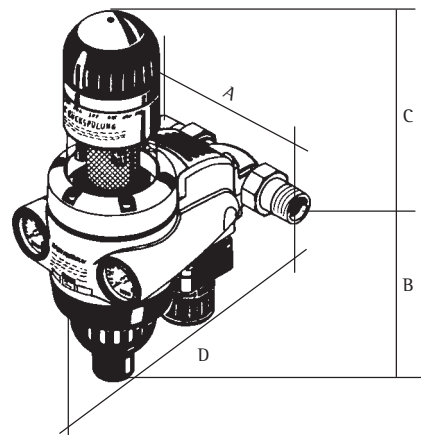

Fast installation

With the JUDO Quickset-E your fitter can carry out the installation fast and cleanly.